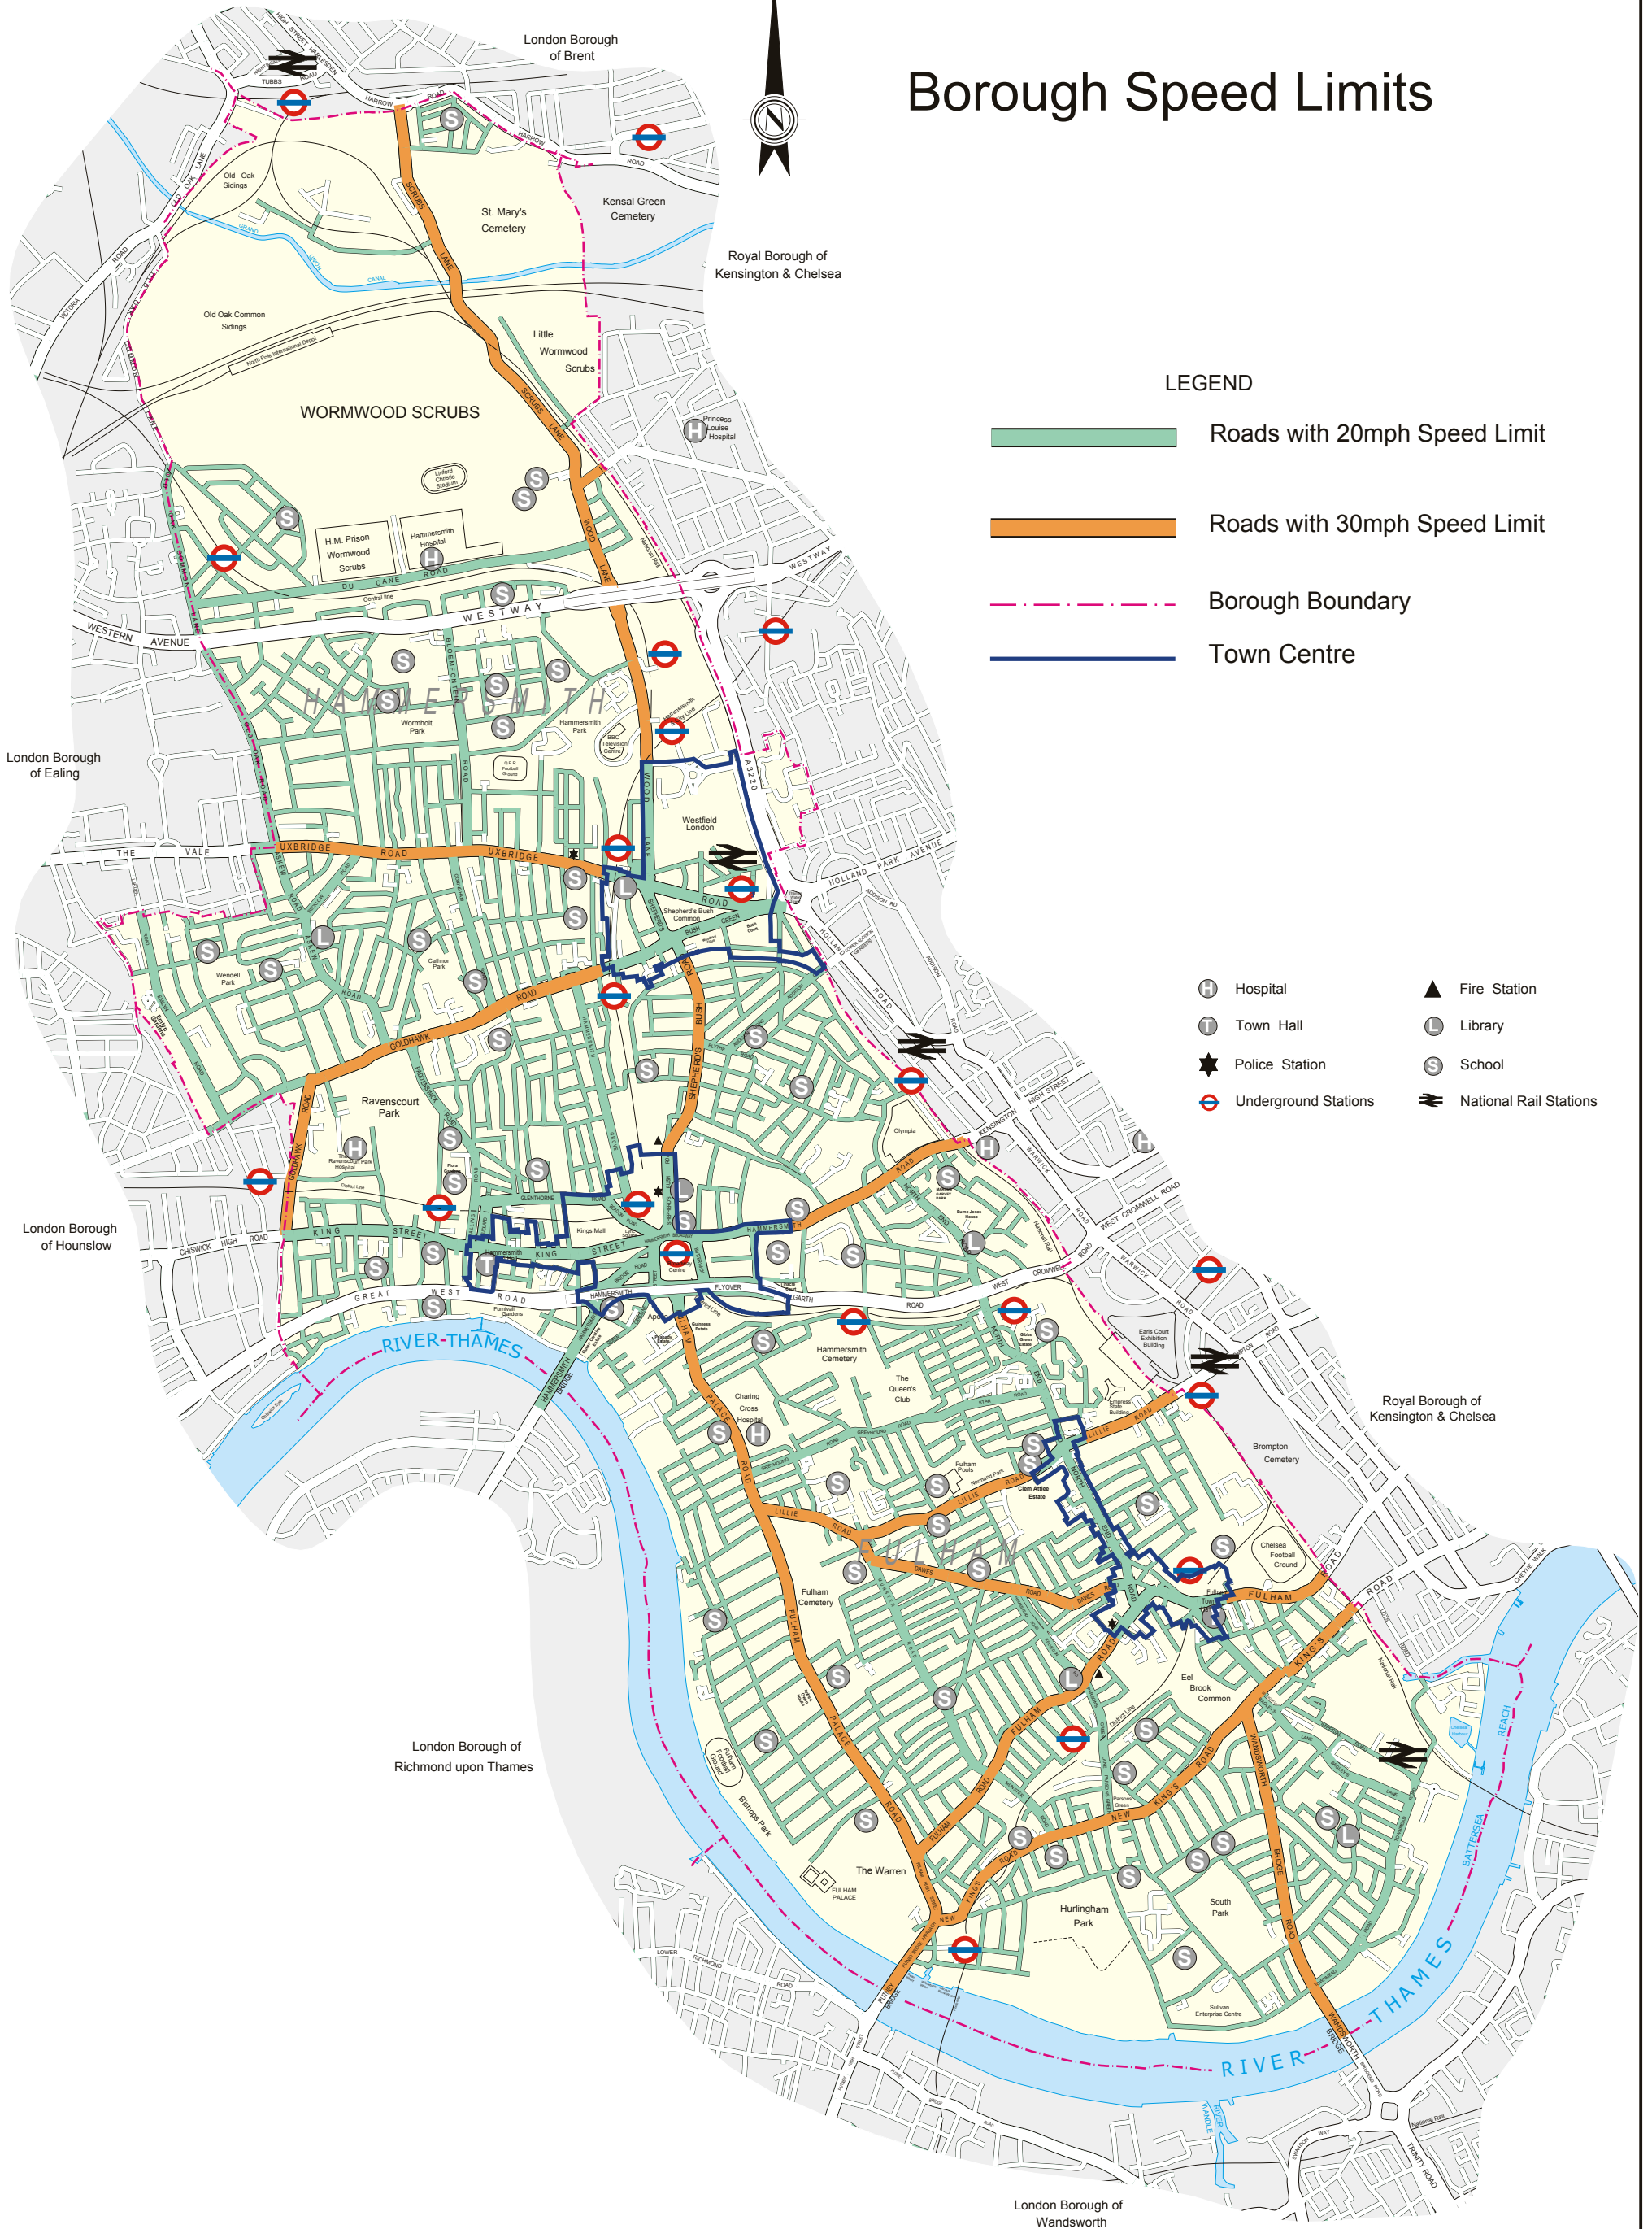

London Borough of Hammersmith & Fulham

Borough Speed Limits

LEGEND

- Roads with 20mph Speed Limit
- Roads with 30mph Speed Limit
- Borough Boundary
- Town Centre

- H Hospital
- T Town Hall
- ★ Police Station
- U Underground Stations
- ▲ Fire Station
- L Library
- S School
- N National Rail Stations